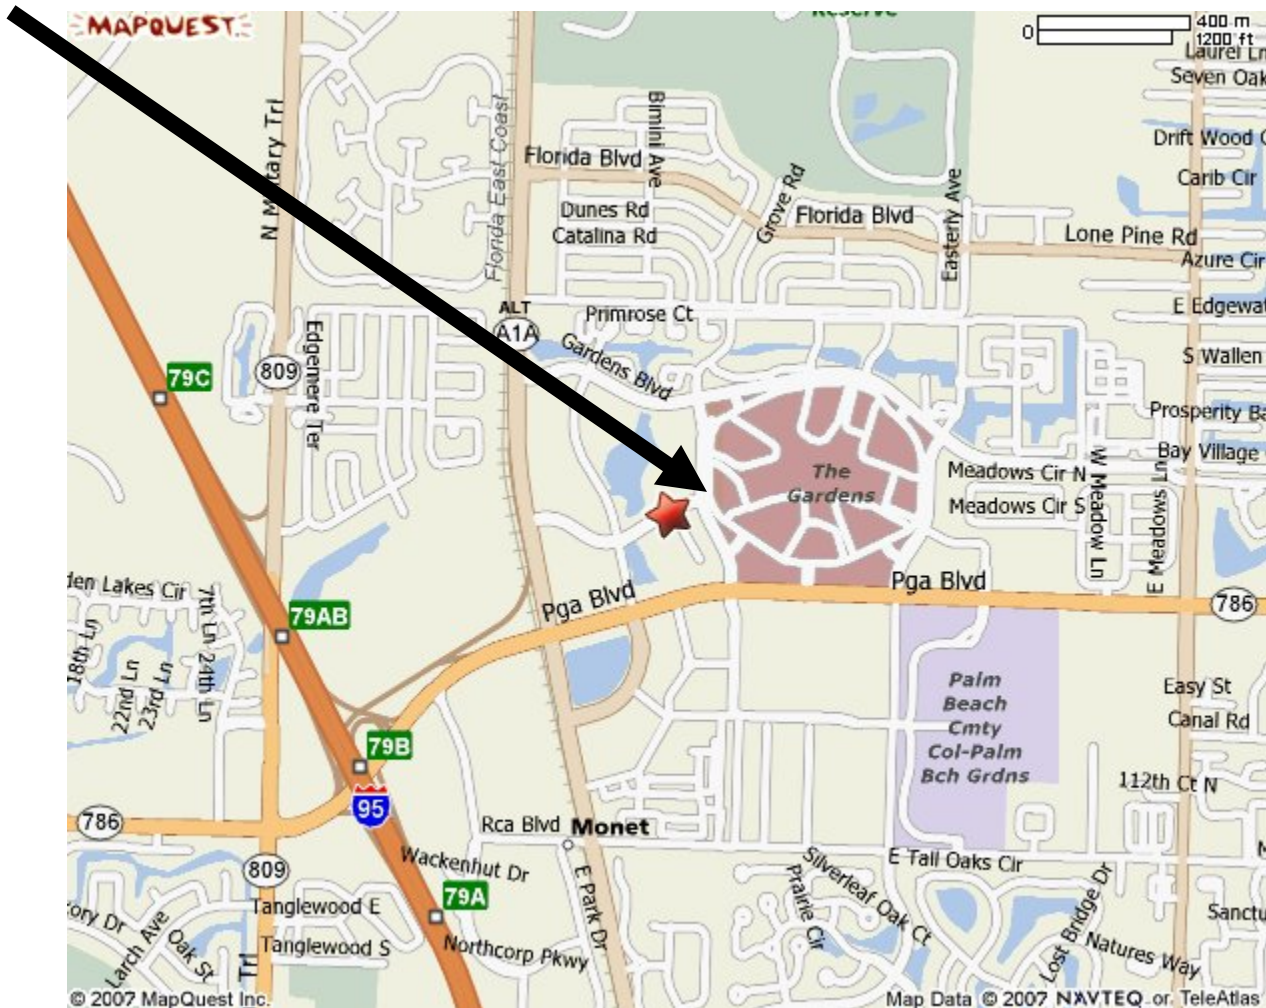

# Laser & Surgery Center of the Palm Beaches

3602 Kyoto Gardens Drive

Palm Beach Gardens

561-799-3388

CONVENIENTLY LOCATED ON THE SOUTHWEST CORNER OF THE GARDENS MALL PROPERTY ACROSS FROM DOWNTOWN AT THE GARDENS.

## **From I-95:**

Take I-95 to PGA Blvd East (Exit #79A)  
At the first light, Lake Victoria Gardens Drive, turn left.  
At the stop light, turn right.  
The Center is on your immediate right.

## **From US Highway 1 (US1):**

West on PGA Blvd. past the Gardens Mall.  
Look for the sign to Alt A1A 811 and bear right.  
Turn right on Victoria Gardens Drive.  
At the stop light, turn right.  
The Center is on your immediate right.